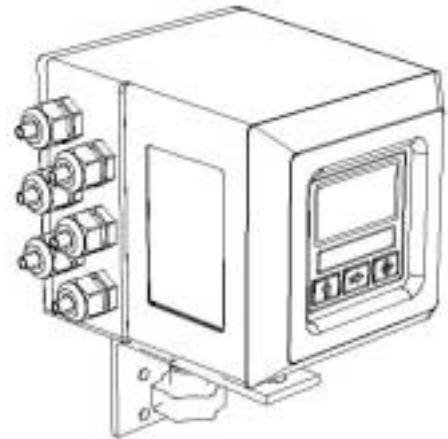

TEC-SPEC
ML 210
Converter for
Electromagnetic Flow Meter
with Graphical Display

Date: 04/11/2003

Rev.: 00

Page: Page 2 of 3

ML 210 CONVERTER FOR WALL AND COMPACT VERSION

FLOW-TRONIC S.A. N.V.

Rue J.H. Cool 19a
B-4840 Welkenraedt
Belgium