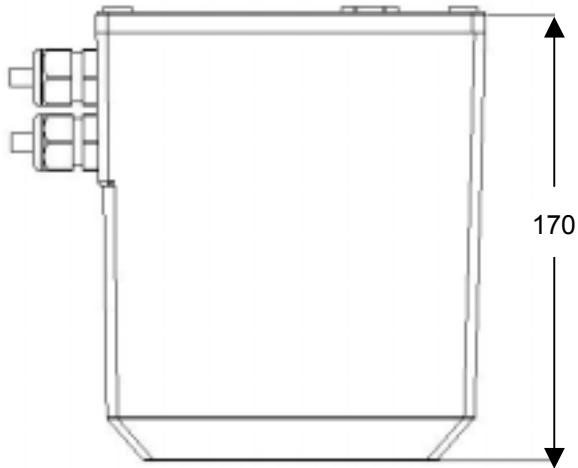

TEC-SPEC
ML 210
Converter for
Electromagnetic Flow Meter
with Graphical Display

Date: 04/11/2003

Rev.: 00

Page: Page 2 of 3

ML 210 CONVERTER FOR WALL AND COMPACT VERSION

FLOW-TRONIC S.A. N.V.

Rue J.H. Cool 19a
B-4840 Welkenraedt
Belgium