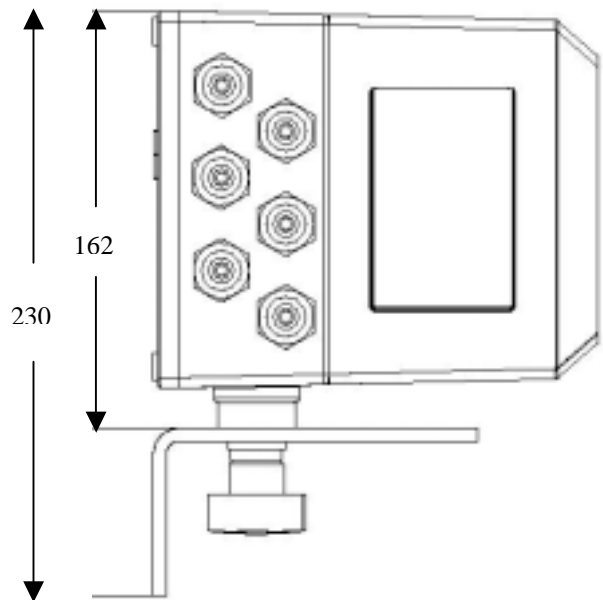

TEC-SPEC
ML 210
Converter for
Electromagnetic Flow Meter
with Graphical Display

Date: 04/11/2003

Rev.: 00

Page: Page 2 of 3

ML 210 CONVERTER FOR WALL AND COMPACT VERSION

FLOW-TRONIC S.A. N.V.

Rue J.H. Cool 19a
B-4840 Welkenraedt
Belgium

Tel.: +32 (0)87 899799
Fax: +32 (0)87 899790
E-mail: sales@flow-tronic.com
Web: www.flow-tronic.com

TEC-SPEC
ML 210
Converter for
Electromagnetic Flow Meter
with Graphical Display

Date: 04/11/2003

Rev.: 00

Page: Page 3 of 3

ML 210 CONVERTER FOR PANEL VERSION

Terminal Block

FLOW-TRONIC S.A. N.V.

Rue J.H. Cool 19a
B-4840 Welkenraedt
Belgium

Tel.: +32 (0)87 899799
Fax: +32 (0)87 899790
E-mail: sales@flow-tronic.com
Web: www.flow-tronic.com