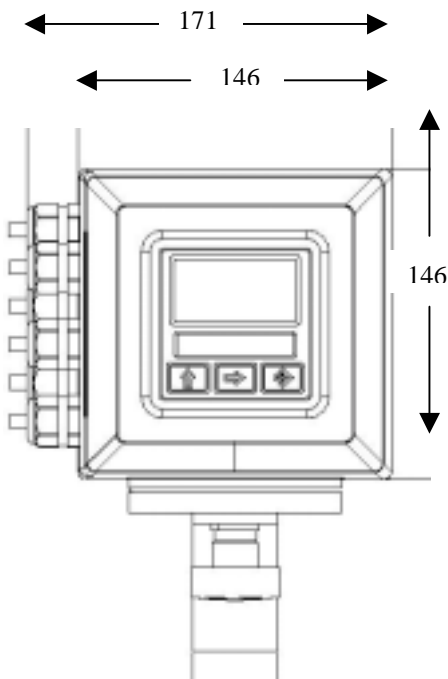

TEC-SPEC
ML 210
Converter for
Electromagnetic Flow Meter
with Graphical Display

Date: 04/11/2003

Rev.: 00

Page: Page 2 of 3

ML 210 CONVERTER FOR WALL AND COMPACT VERSION

FLOW-TRONIC S.A. N.V.

Rue J.H. Cool 19a
B-4840 Welkenraedt
Belgium

Tel.: +32 (0)87 899799
Fax: +32 (0)87 899790
E-mail: sales@flow-tronic.com
Web: www.flow-tronic.com

TEC-SPEC
ML 210
Converter for
Electromagnetic Flow Meter
with Graphical Display

Date: 04/11/2003

Rev.: 00

Page: Page 3 of 3

ML 210 CONVERTER FOR PANEL VERSION

Terminal Block

FLOW-TRONIC S.A. N.V.

Rue J.H. Cool 19a
B-4840 Welkenraedt
Belgium

Tel.: +32 (0)87 899799
Fax: +32 (0)87 899790
E-mail: sales@flow-tronic.com
Web: www.flow-tronic.com